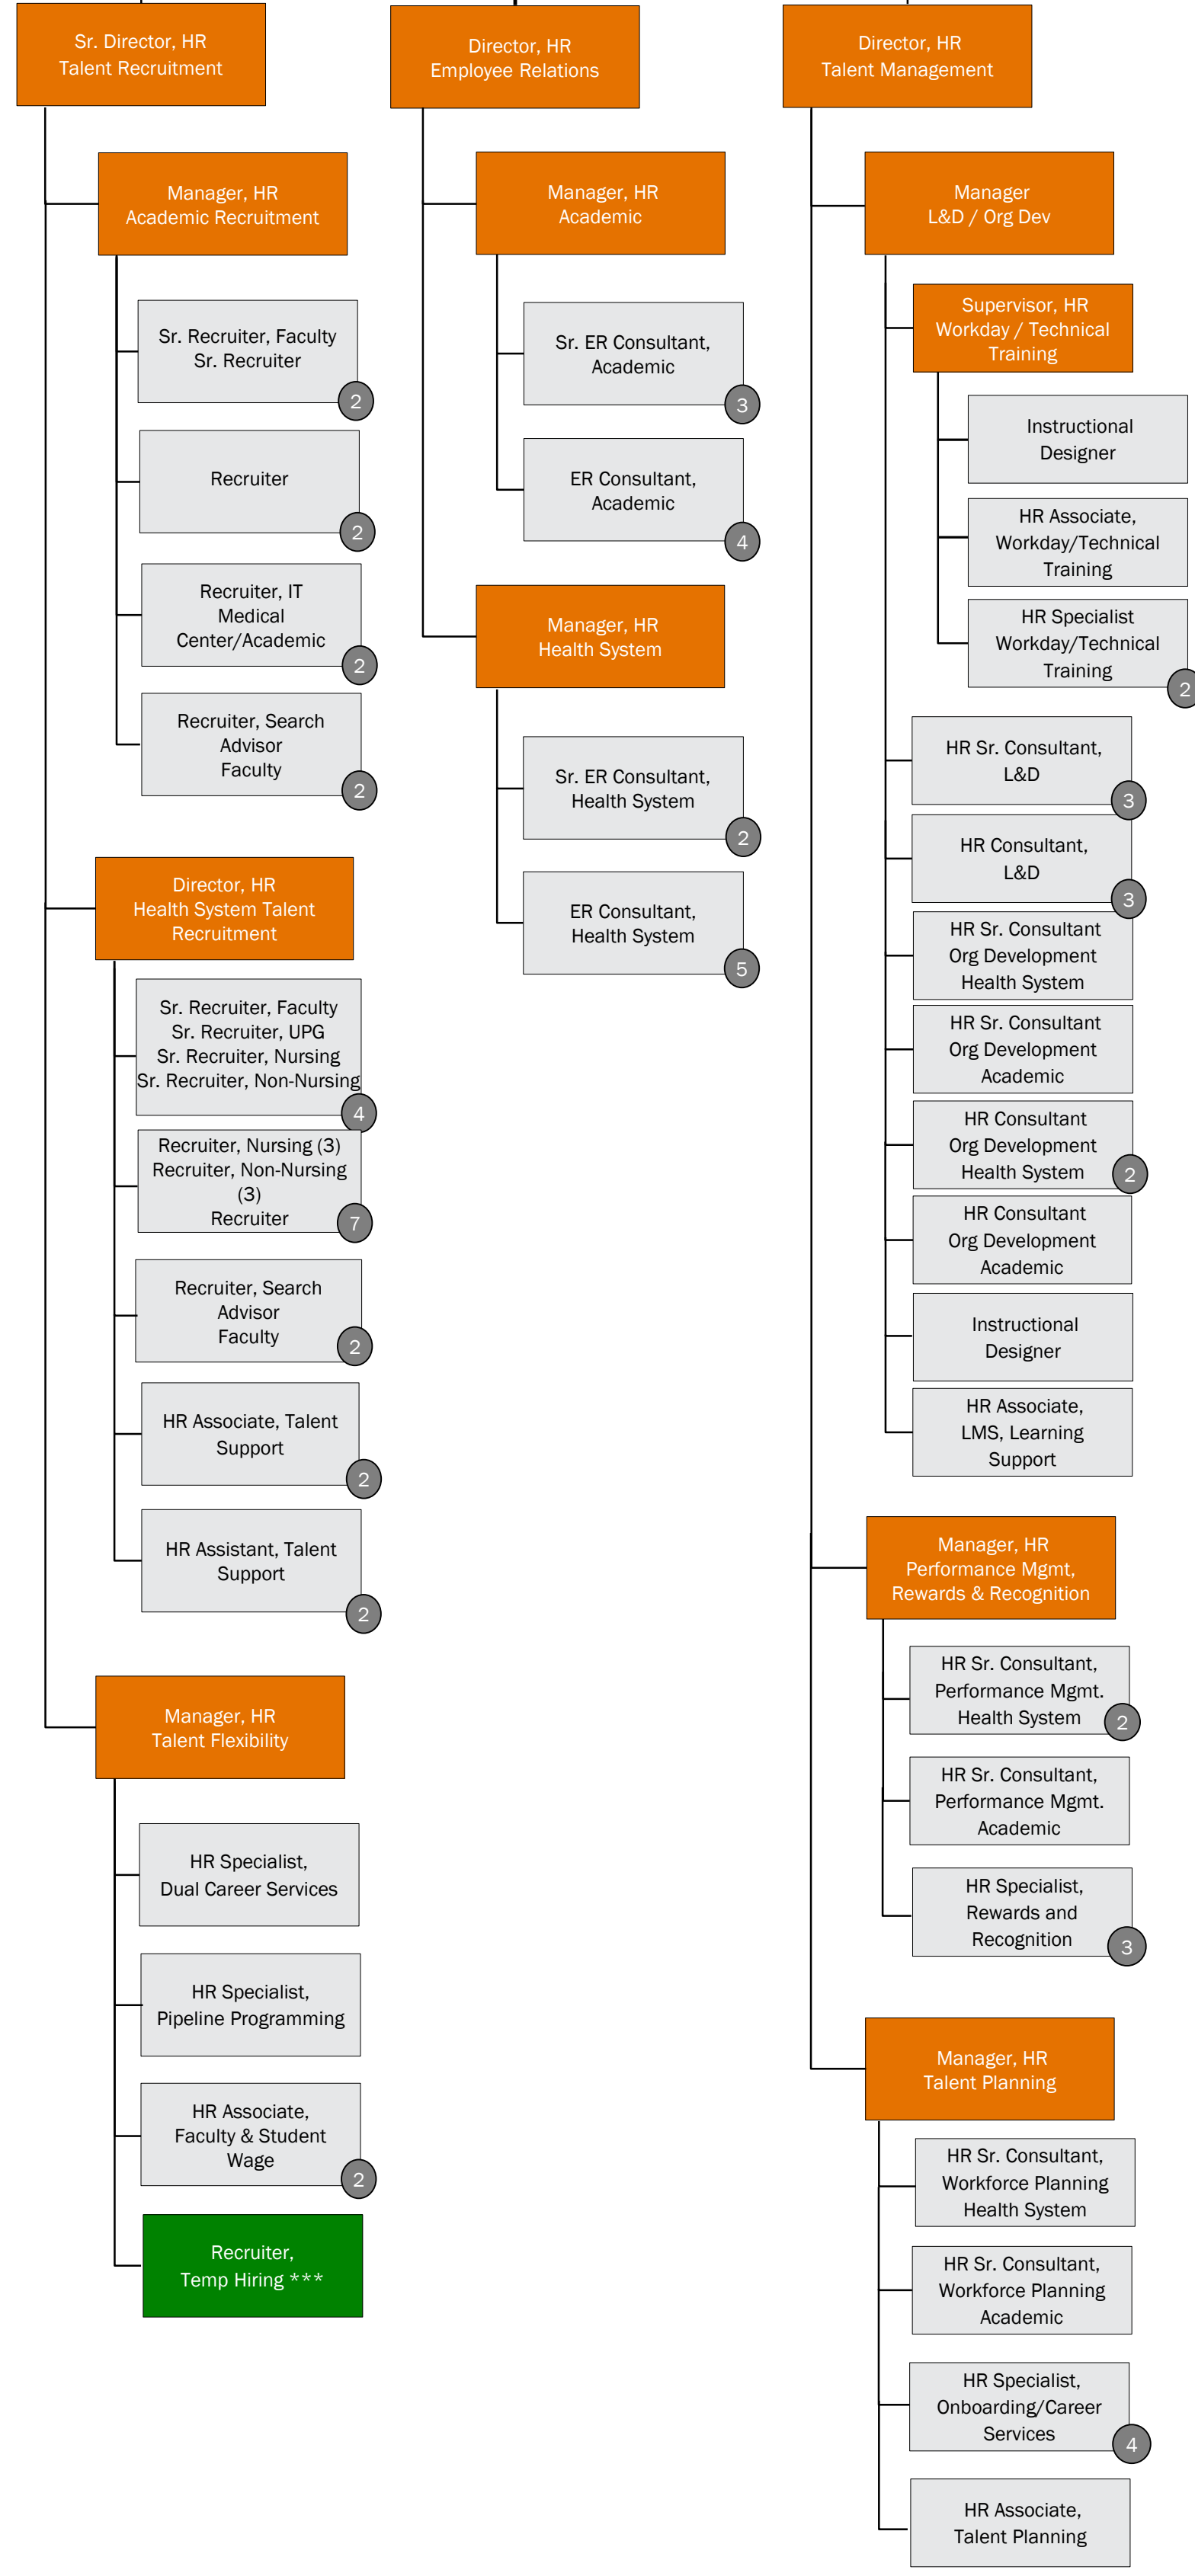

Vice President & CHRO

Executive Assistant

Assistant Vice President
HR, Talent

Executive Assistant

Assistant Vice President
HR, IMPACT and Decision Support

Executive Assistant

Assistant Vice President
HR, Service

Executive Assistant

Executive Recruitment*

Talent Community of Expertise

*This assumes 3 cost neutral ESG positions
 **This assumes 2 cost neutral immigration positions
 ***This assumes 4 cost neutral positions
 **** Can be deployed across IMPACT