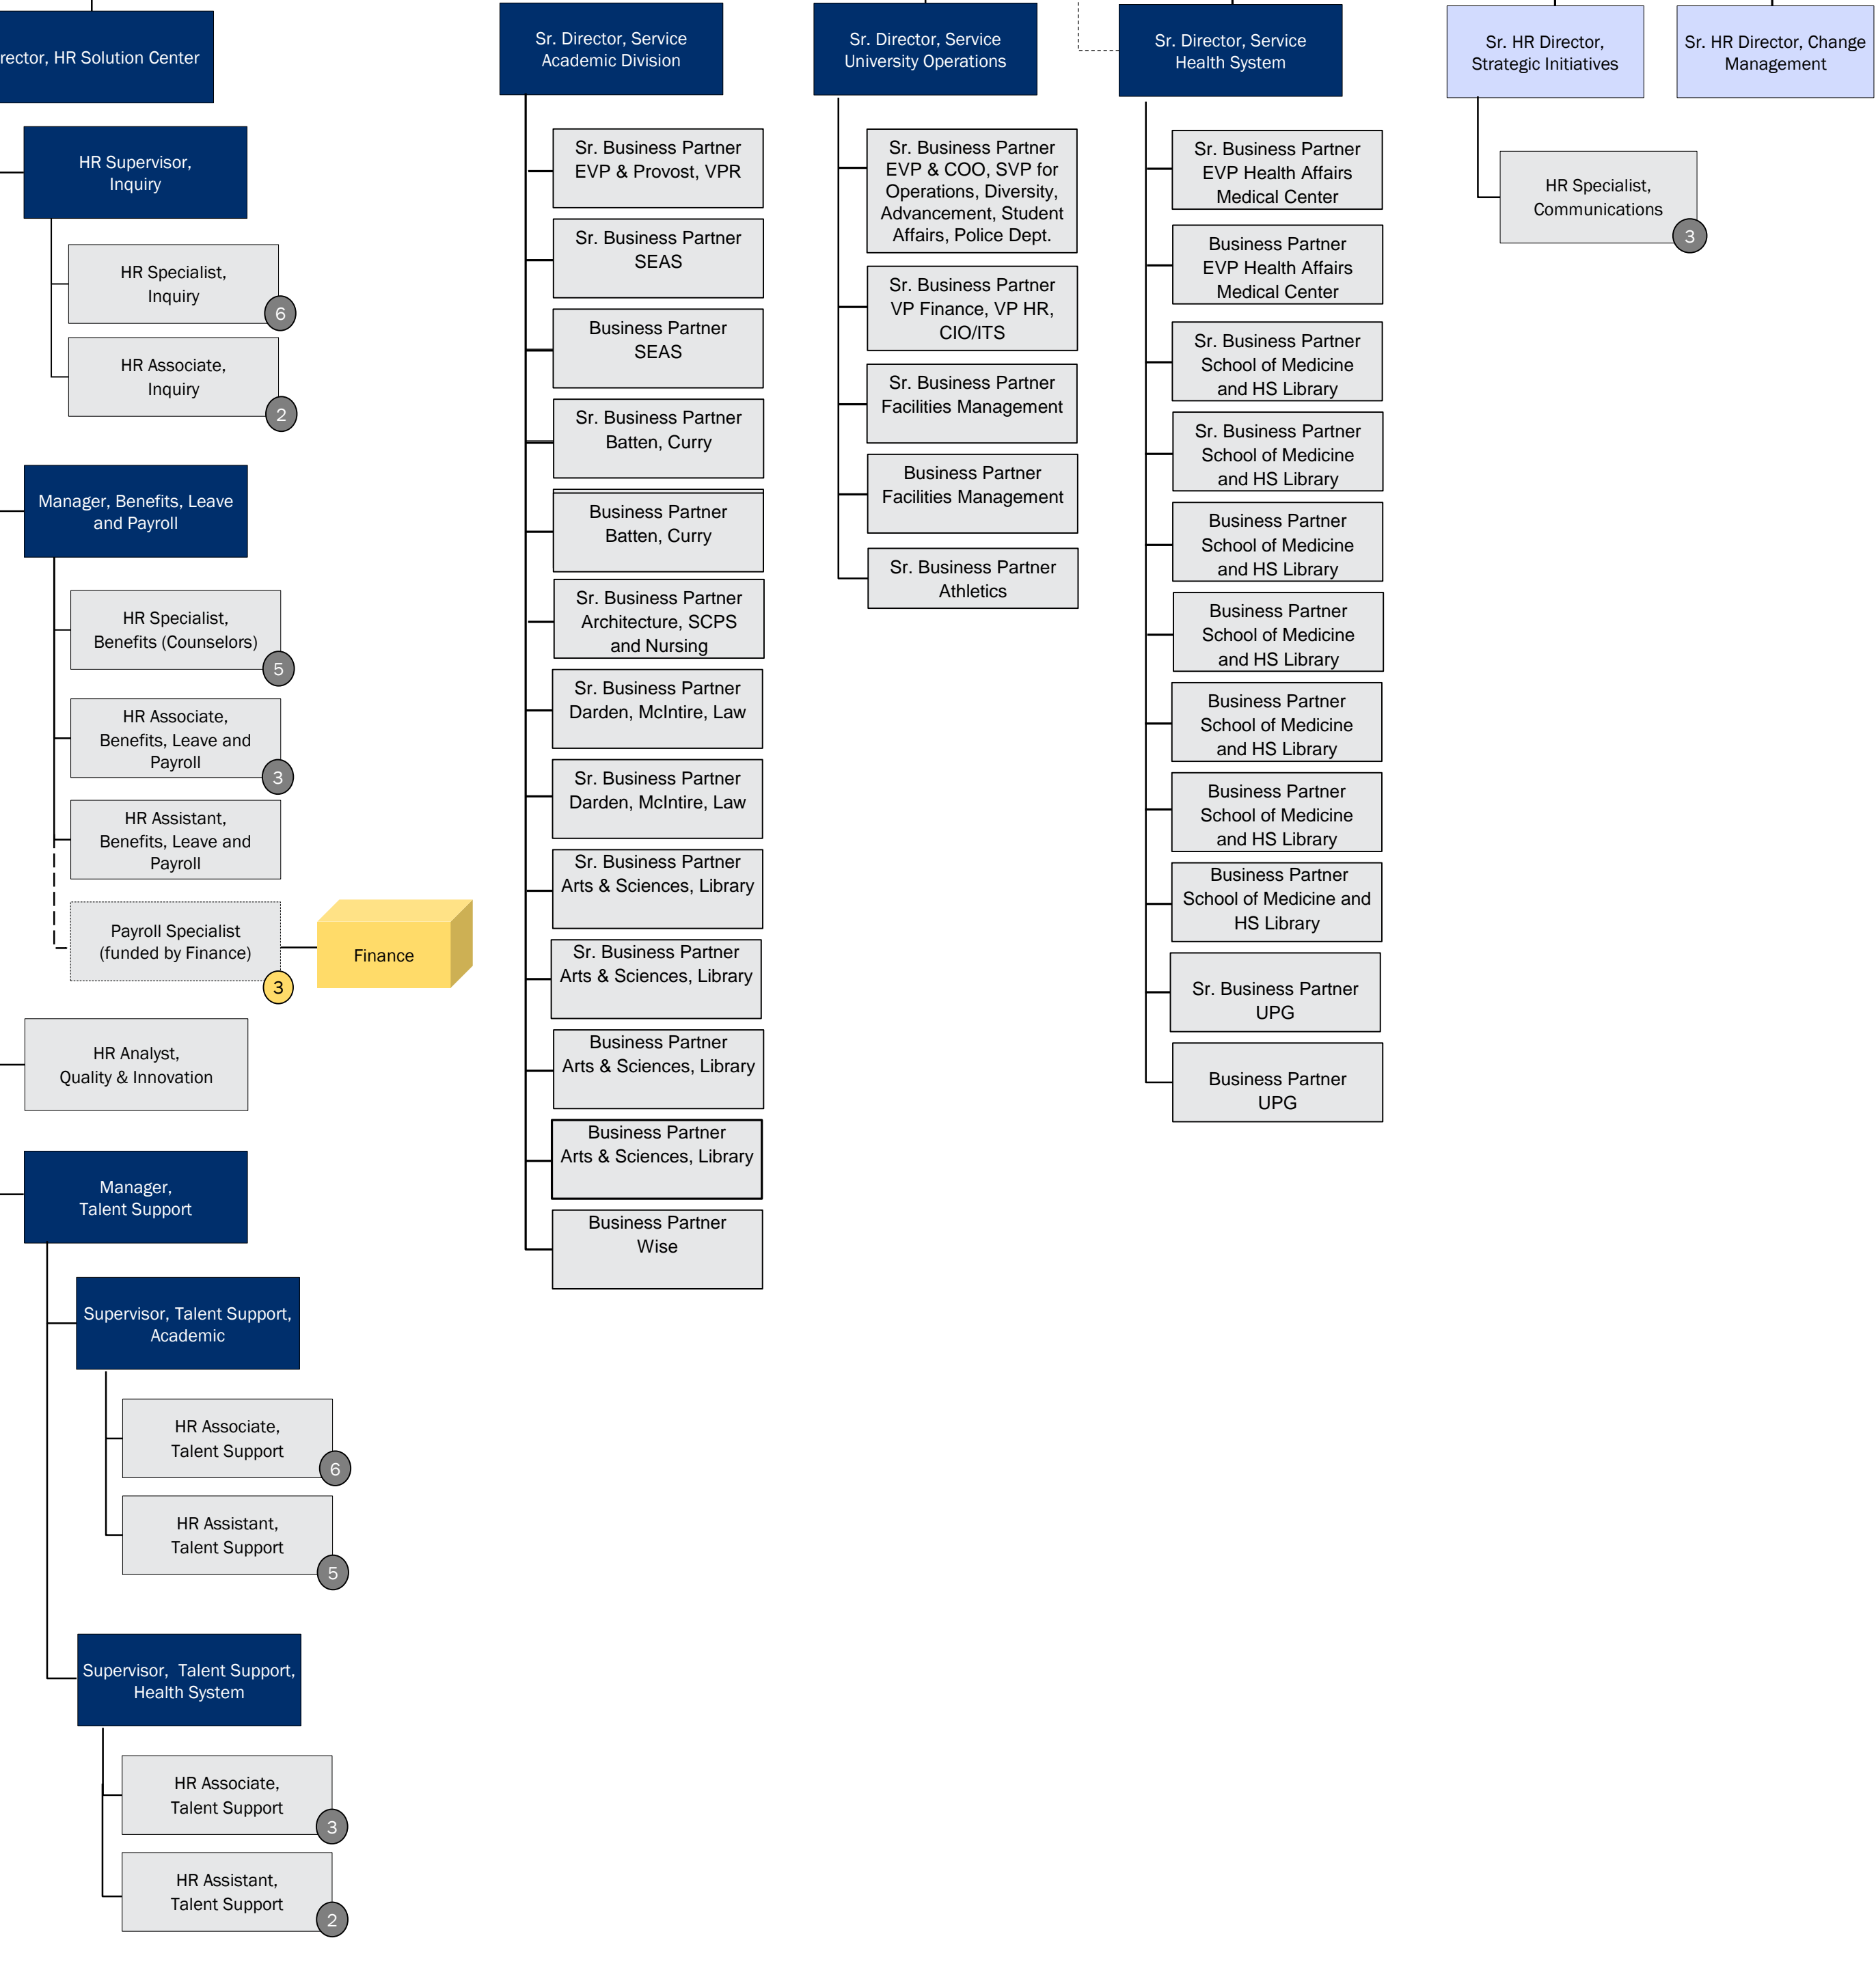

Vice President & CHRO

Executive Assistant

Assistant Vice President
HR, Talent

Executive Assistant

Assistant Vice President
HR, IMPACT and Decision Support

Executive Assistant

Assistant Vice President
HR, Service

Executive Assistant

Executive Recruitment*

Talent Community of Expertise

*This assumes 3 cost neutral ESG positions
 **This assumes 2 cost neutral immigration positions
 ***This assumes 4 cost neutral positions
 **** Can be deployed across IMPACT