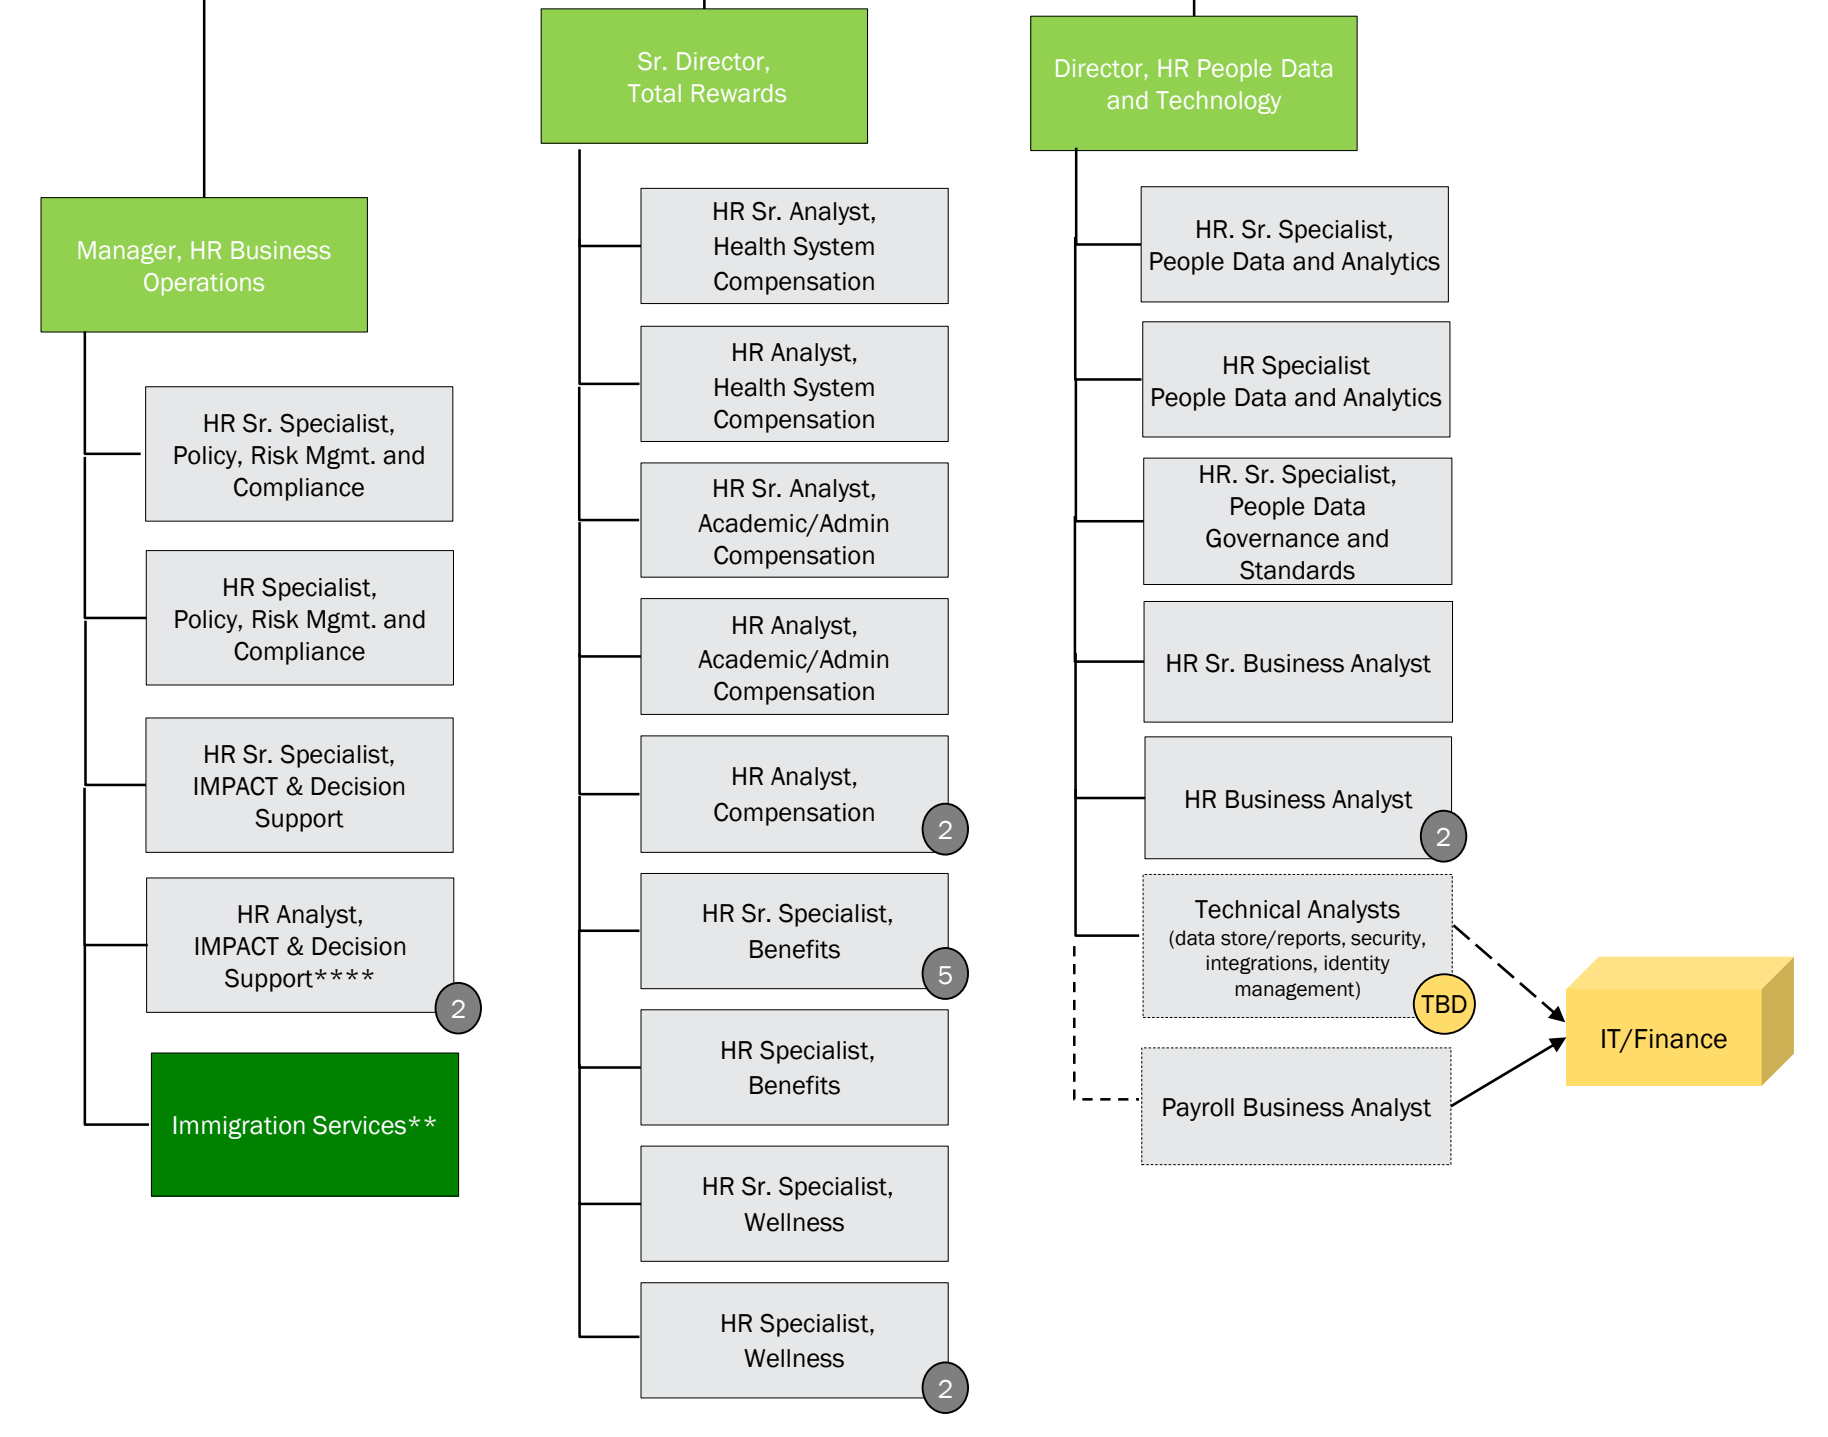

Vice President & CHRO

Executive Assistant

Assistant Vice President
HR, Talent

Executive Assistant

Assistant Vice President
HR, IMPACT and Decision Support

Executive Assistant

Assistant Vice President
HR, Service

Executive Assistant

Executive Recruitment*

Talent Community of Expertise

*This assumes 3 cost neutral ESG positions
 **This assumes 2 cost neutral immigration positions
 ***This assumes 4 cost neutral positions
 **** Can be deployed across IMPACT